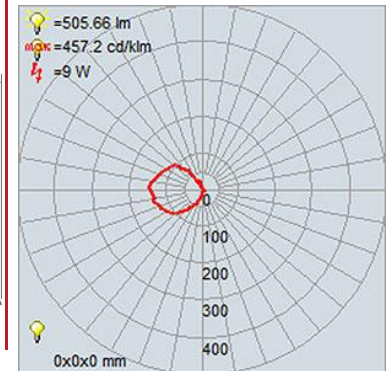

PRODUCT MEASUREMENTS

FIXTURE	BACKPLATE / CANOPY
Length:	Length
Width: 8"	Width: 4.5"
Diameter	Diameter:
Height: 11.5"	Height: 4.5"
Extension: 9.75"	
Overall Height:	

TECHNICAL SPECIFICATIONS

SPECIFICATIONS

Quantity: _____

Notes: _____

LINE DRAWING

IES FILE

In addition to Access Lighting's purchase and warranty terms and conditions, by signing below or placing an order, you agree that you are authorized to bind the entity placing any order and acknowledge the following: All of sizes and measurements are approximate and all images are for illustrative purposes only. In the event of an inconsistency, the "Product Measurements" section controls. There also may be slight differences in the colors and designs compared to the displayed and printed images.