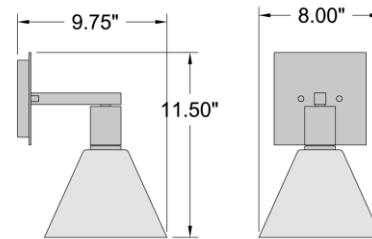

PRODUCT MEASUREMENTS

FIXTURE	BACKPLATE / CANOPY
Length:	Length
Width: 8"	Width: 4.5"
Diameter	Diameter:
Height: 11.5"	Height: 4.5"
Extension: 9.75"	
Overall Height:	

TECHNICAL SPECIFICATIONS

SPECIFICATIONS

Quantity: _____

Notes: _____

LINE DRAWING

IES FILE

In addition to Access Lighting's purchase and warranty terms and conditions, by signing below or placing an order, you agree that you are authorized to bind the entity placing any order and acknowledge the following: All of sizes and measurements are approximate and all images are for illustrative purposes only. In the event of an inconsistency, the "Product Measurements" section controls. There also may be slight differences in the colors and designs compared to the displayed and printed images.